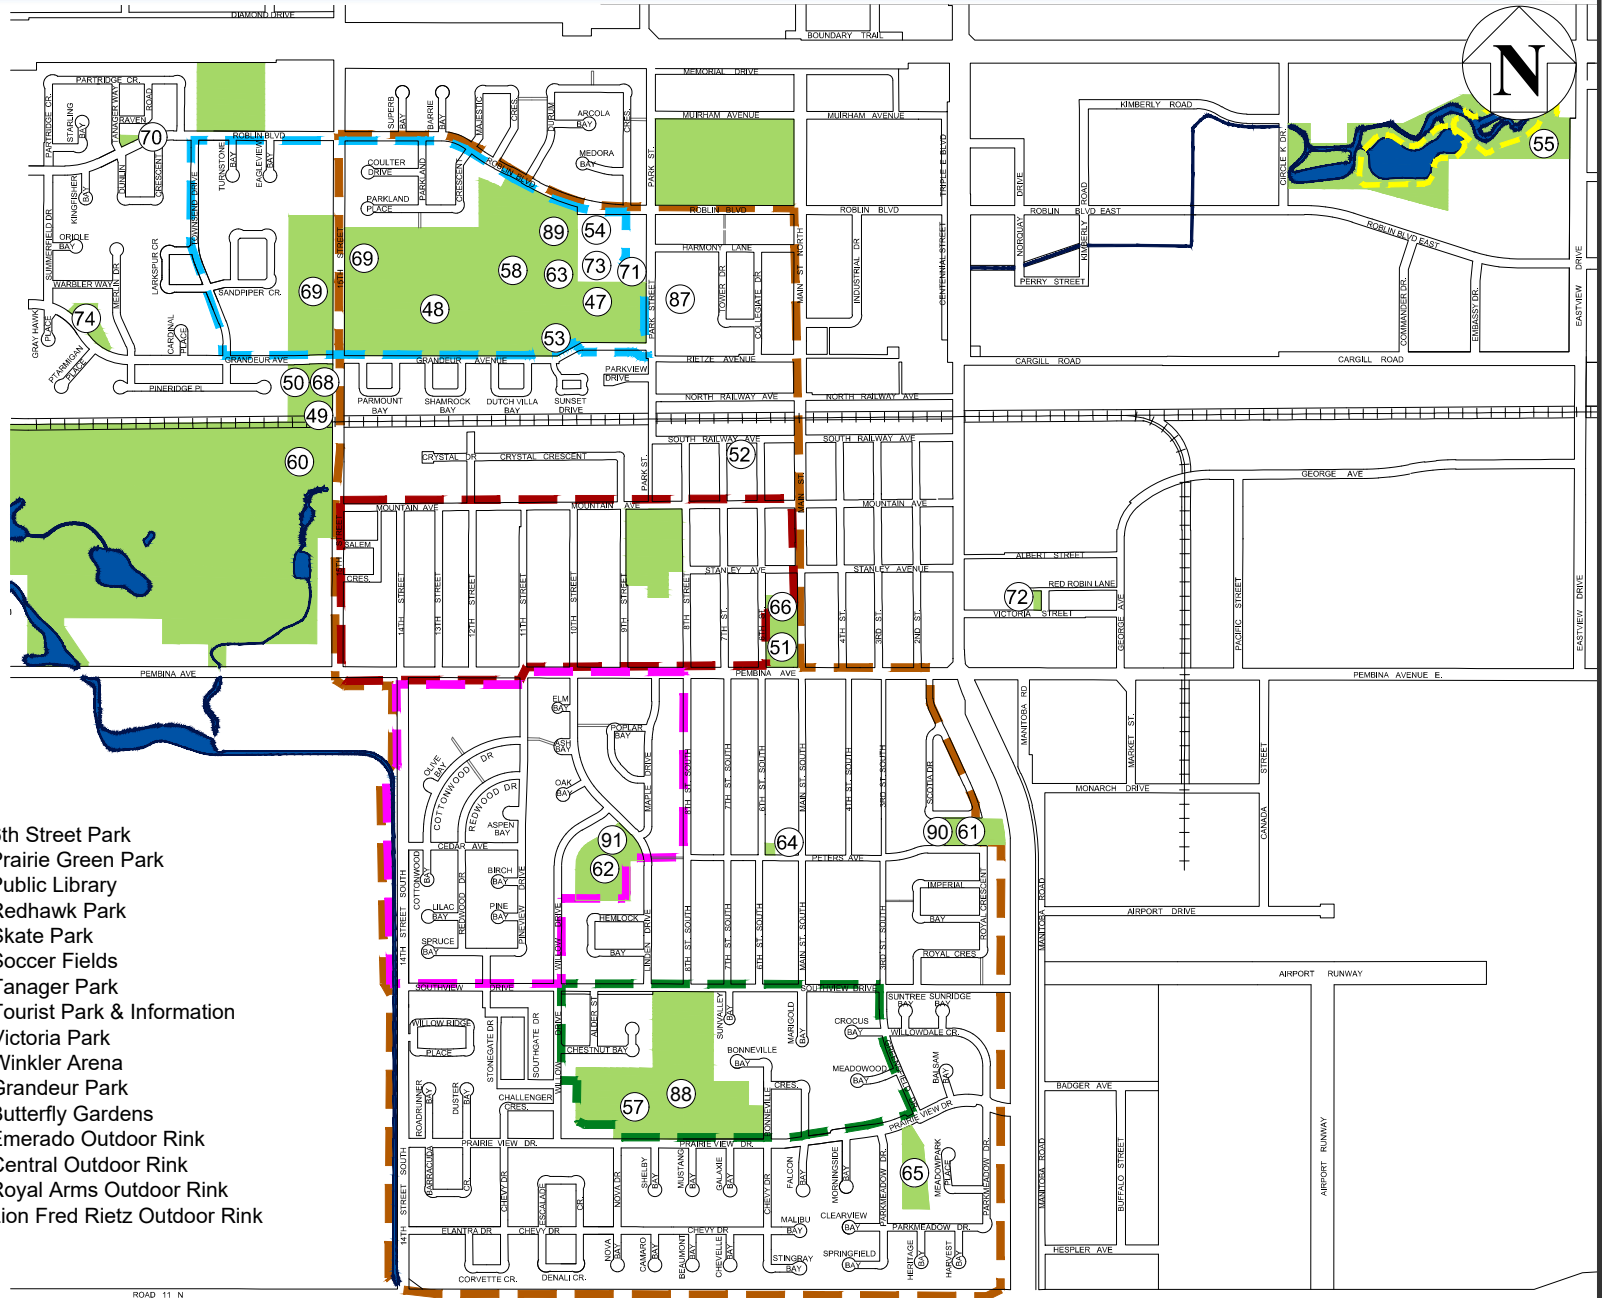

Welcome to Winkler!

- PARKLAND TRAIL - 3.3km**
- DOWNTOWN TRAIL - 3.3km**
- PEMBINA TRAIL - 3.2km**
- EMERADO TRAIL - 3.2km**
- PERIMETER TRAIL - 9.3km**
- DNS TRAIL - 1.5km**

Parks & Recreation Facilities

- | | |
|---------------------------------|----------------------------------|
| 47. Aquatic Centre | 64. 6th Street Park |
| 48. Ball Park | 65. Prairie Green Park |
| 49. Basket Ball Courts | 66. Public Library |
| 50. Beach Volleyball Courts | 67. Redhawk Park |
| 51. Bethel Heritage Park | 68. Skate Park |
| 52. Buhler Active Living Centre | 69. Soccer Fields |
| 53. Campground | 70. Tanager Park |
| 54. Curling Arena | 71. Tourist Park & Information |
| 55. Discovery Nature Sanctuary | 72. Victoria Park |
| 56. Dog Park | 73. Winkler Arena |
| 57. Emerado Park | 74. Grandeur Park |
| 58. Festival Site | 87. Butterfly Gardens |
| 59. Gemstone Park | 88. Emerado Outdoor Rink |
| 60. Golf Course | 89. Central Outdoor Rink |
| 61. Kinsmen Heritage Park | 90. Royal Arms Outdoor Rink |
| 62. Lions Park | 91. Lion Fred Rietz Outdoor Rink |
| 63. Meridian Exhibition Centre | |

TRAILS & PARKS 2020