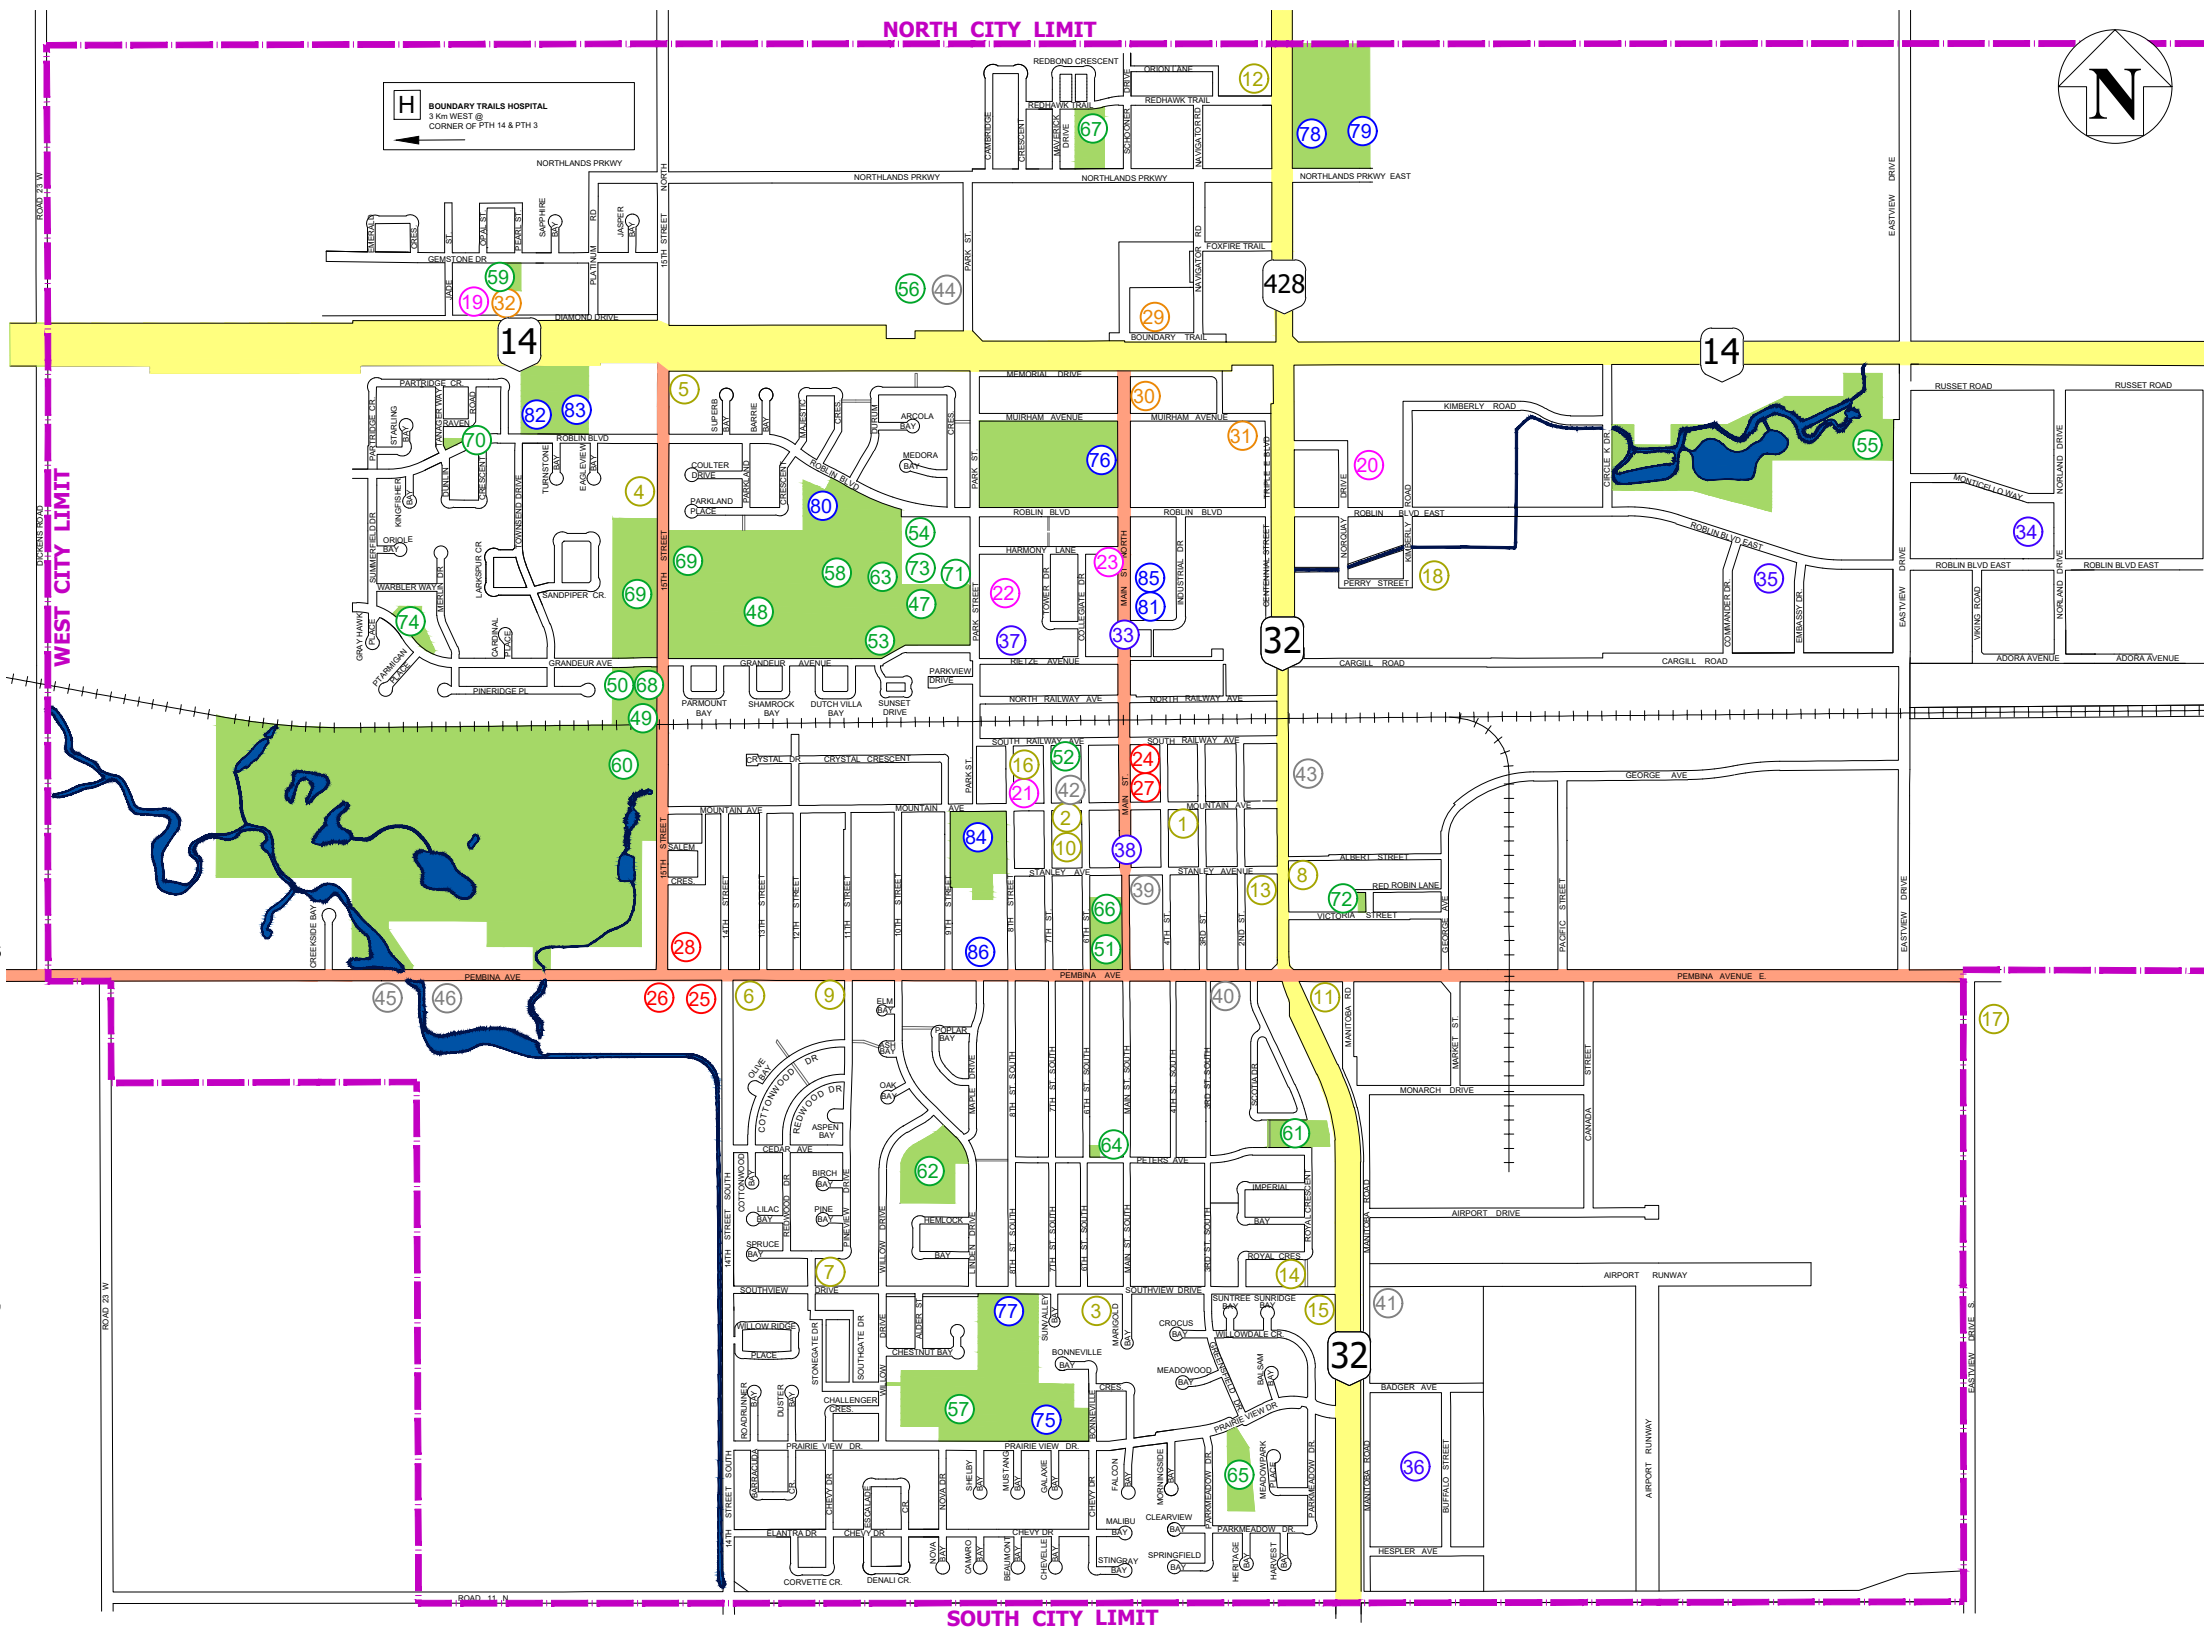

Welcome to Winkler!

City of Winkler Community Map

WHERE PEOPLE MAKE THE DIFFERENCE

Winkler is one of the fastest growing cities in Manitoba with a population that currently exceeds 10,000. The city was named after Valentine Winkler, an enterprising pioneer, who owned the land on which Winkler is situated. Development of the area began in 1892 as the land was surveyed into lots. Businesses were established and more people began to settle the area. In 1906 Winkler was incorporated as a village.

Winkler continues to harvest the benefits of its dynamic economy based on a unique blend of mixed agriculture, modern commerce, and a diverse industrial sector.

The recreation facilities in Winkler are continuing to develop, offering a wide range of activities for all ages. Winter activities include bowling, curling, and hockey. Winkler's aquatic centre, tennis courts, golf course, parks, campgrounds, and baseball diamonds provide summer recreation.

The City of Winkler thrives on working together to make a difference. The people give this community a welcoming atmosphere for visitors and make it an enjoyable place to live and work. The people of Winkler thank you for visiting our city and hope you enjoy your stay. May you also see that Winkler is a city "Where People Make the Difference."

POINTS OF INTEREST

- **Churches**
1. Cornerstone Vineyard Church
2. Berghaler Church
3. Evangelical Mennonite Mission Church
4. Emmanuel Church
5. Gospel Mission Church
6. Grace Mennonite Church
7. Lutheran Church
8. Maranatha Church
9. Mennonite Brethern Church
10. Pathway Community Church
11. Pembina Valley Baptist Church
12. Reinland Mennonite Church
13. Sommerfeld Mennonite Church
14. The Church at Winkler
15. Winkler Mennonite Church
16. Covenant Mennonite Church
17. Christian Faith Church
18. Pathway Community Church Office
- **Entertainment**
19. Bowling Lanes
20. Landmark Cinemas
21. P.W. Enns Centennial Concert Hall
22. Winkler Arts & Culture
23. Elevaro Escape Rooms
- **Health Care & Social Services**
24. Dr. C.W. Wiebe Medical Clinic
25. Eden Mental Health Centre
26. Gateway Resources
27. Pembina Valley Pregnancy Centre
28. Salem Home Inc.
- **Hotels/Motels**
29. Days Inn
30. Quality Inn
31. Triangle Oasis Motel
32. Best Western
- **Industrial Park/Miscellaneous**
33. Central Business District
34. Clover Creek Industrial Park
35. Eastview Industrial Park
36. Industrial Park
37. Mobile Home Park
38. Shopping District
- **Municipal & Government Services**
39. City Hall & Police Headquarters
40. Fire Hall
41. Municipal Airport
42. Post Office
43. Public Works Yard
44. Water Treatment Facility
45. Westridge Memorial Gardens
46. Winkler Cemetery
- **Parks & Recreation Facilities**
47. Aquatic Centre
48. Ball Park
49. Basket Ball Courts
50. Beach Volleyball Courts
51. Bethel Heritage Park
52. Buhler Active Living Centre
53. Campground
54. Curling Arena
55. Discovery Nature Sanctuary
56. Dog Park
57. Emerald Park
58. Festival Site
59. Gemstone Park
60. Golf Course
61. Kinsmen Heritage Park
62. Lions Park
63. Meridian Exhibition Centre
64. 6th Street Park
65. Prairie Green Park
66. Public Library
67. Redhawk Park
68. Skate Park
69. Soccer Fields
70. Tanager Park
71. Tourist Park & Information
72. Victoria Park
73. Winkler Arena
74. Grandeur Park
- **Educational Facilities**
75. Emerald Middle School
76. Garden Valley Collegiate
77. J.R. Walkof Elementary School
78. Northlands Child Care Centre
79. Northlands Parkway Collegiate
80. Parkland Elementary School
81. Pembina Valley Learning Centre
82. Pineridge Child Care Centre
83. Pineridge Elementary School
84. Winkler Elementary School
85. Red River College (Winkler Campus)
86. Winkler Day Care Centre

The Industrial & Shopping Centre of Southern Manitoba 2020