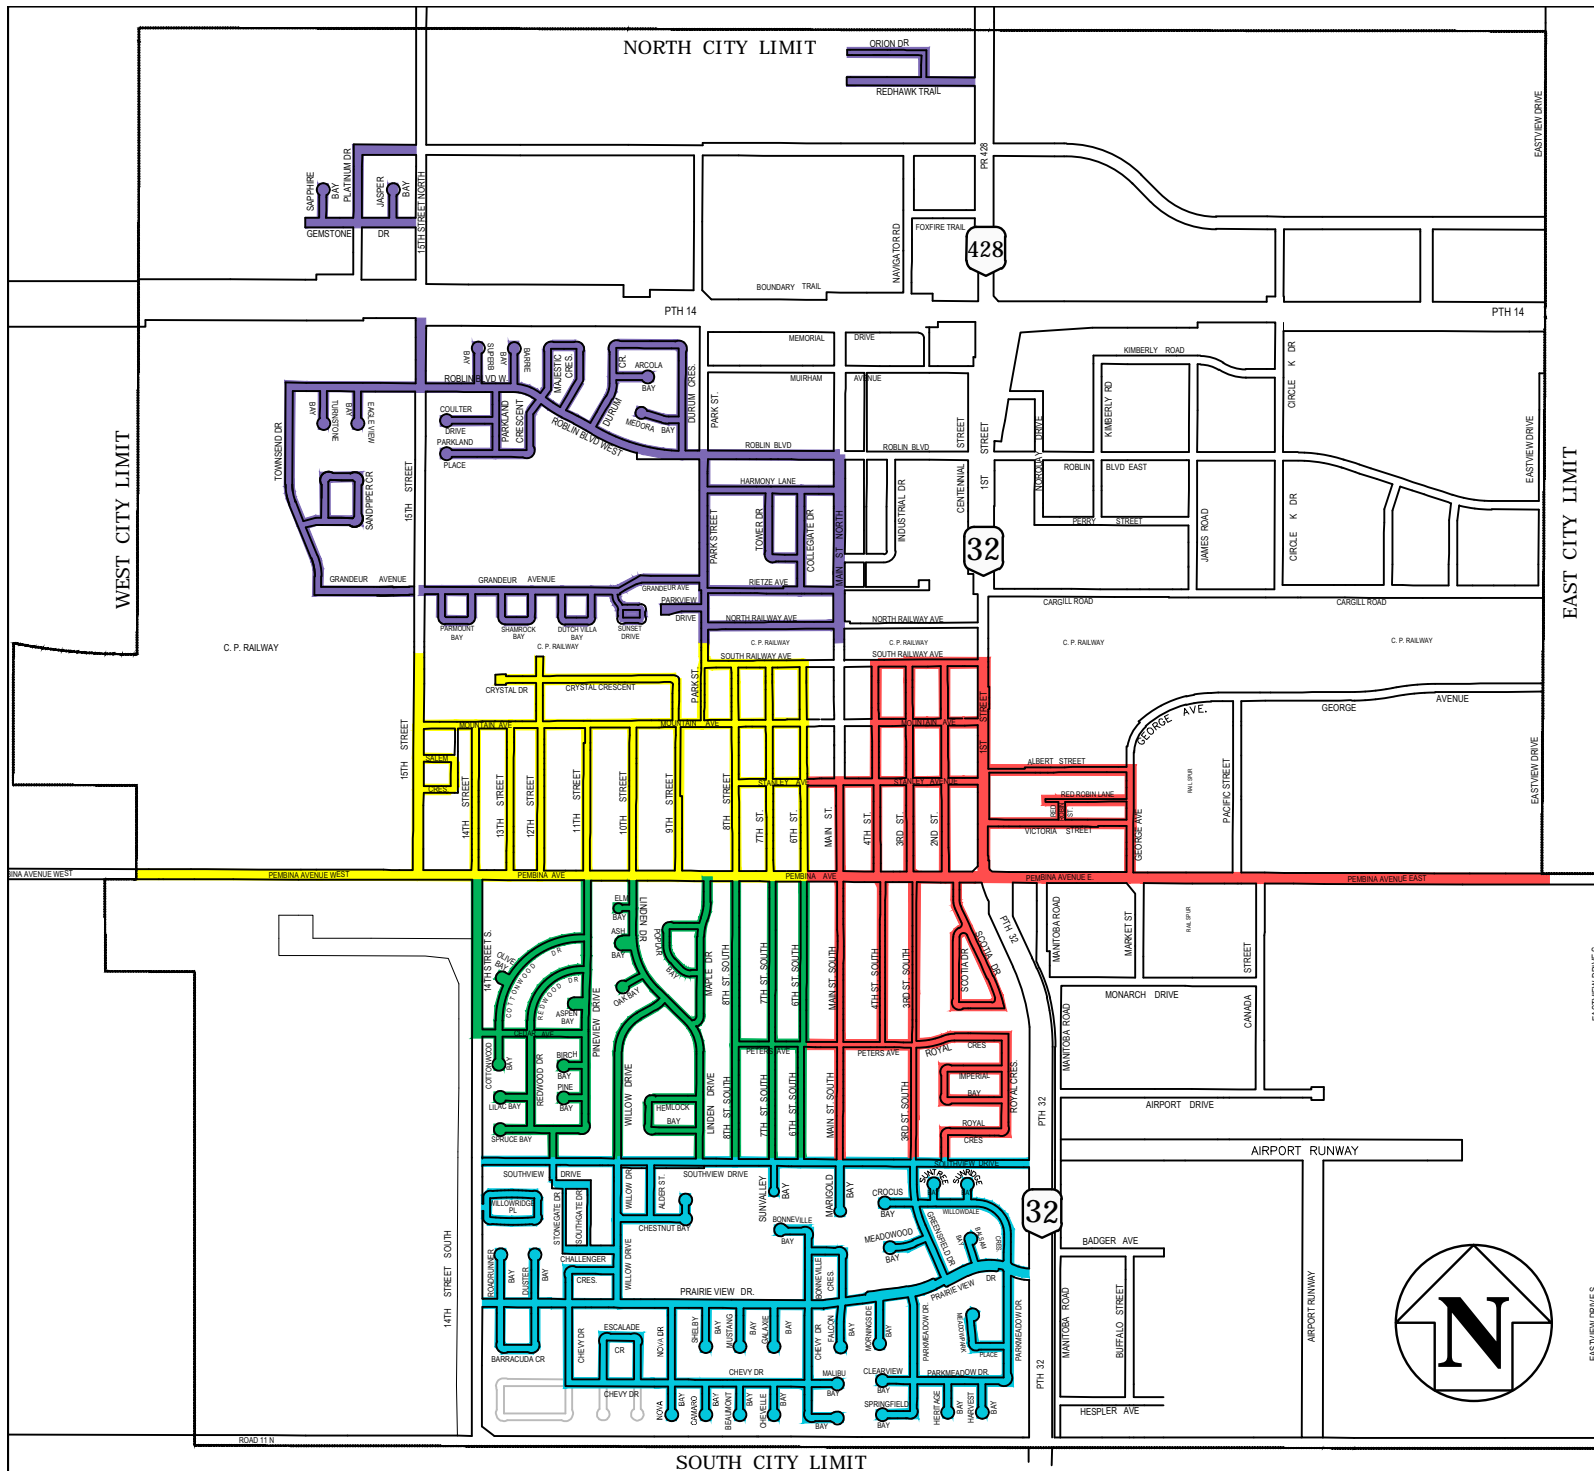

CITY OF WINKLER

RESIDENTIAL GARBAGE & RECYCLING COLLECTION MAP

Map Legend

- AREA 1
- AREA 2
- AREA 3
- AREA 4
- AREA 5

REVISED: NOV 2009