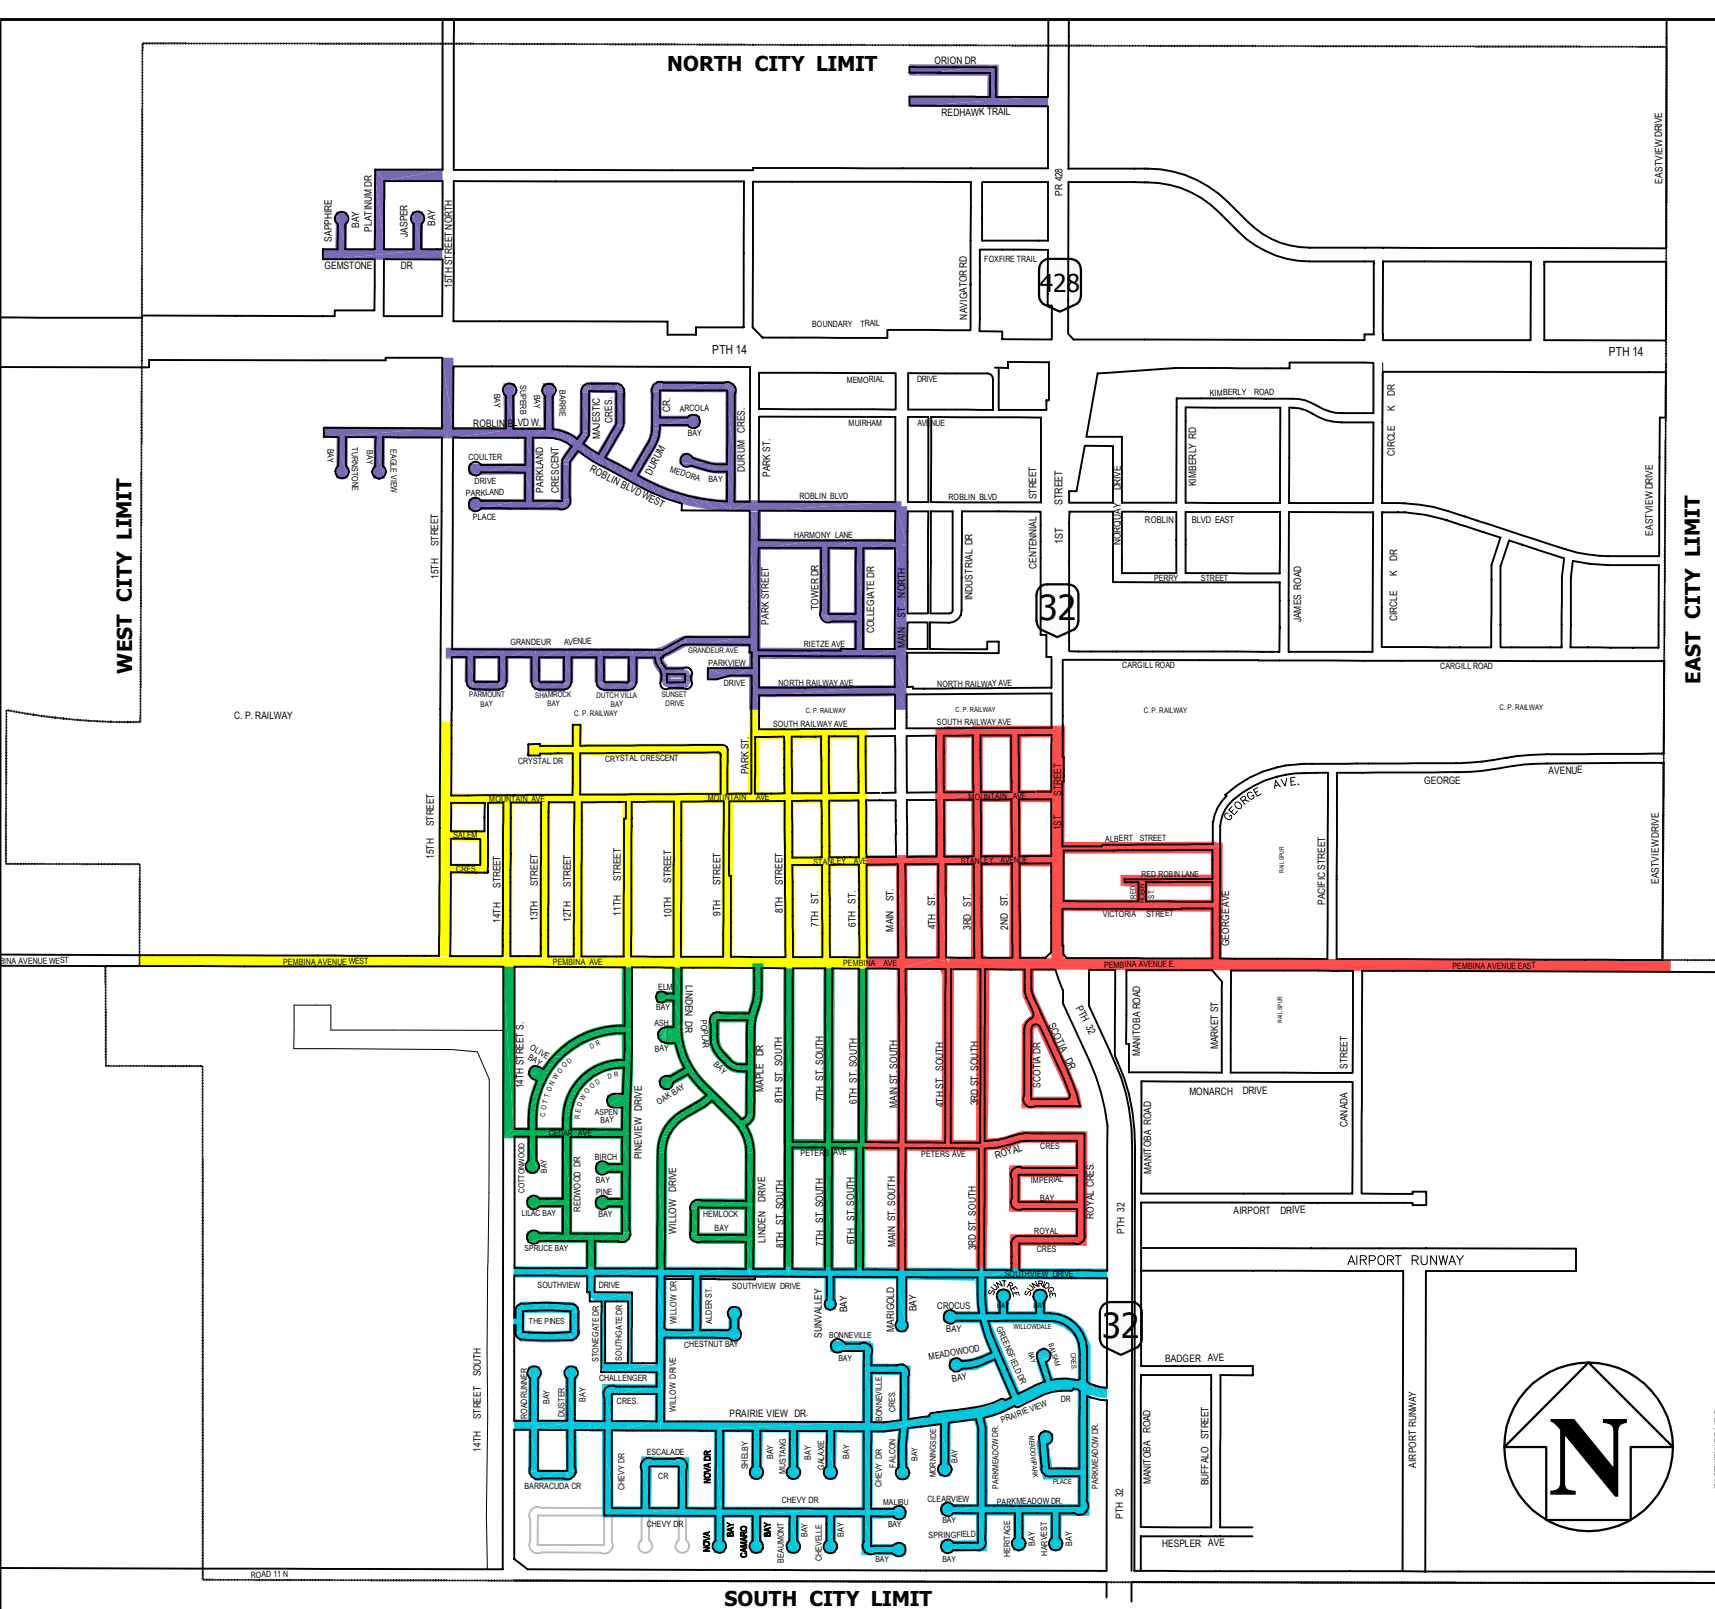

CITY OF WINKLER
RESIDENTIAL
GARBAGE & RECYCLING
COLLECTION
MAP

Map Legend

-  AREA 1
-  AREA 2
-  AREA 3
-  AREA 4
-  AREA 5

REVISED: DEC 2008